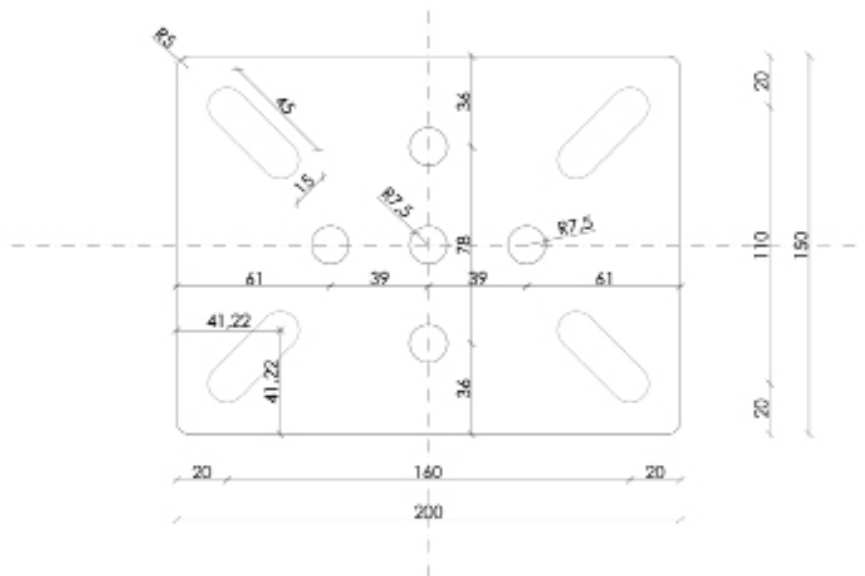

# GUARD PLATES

ACCOMPANYING ACCESSORIES

**TECHNICAL FILE**  
**PLATE**  
**200 x 150 mm**

**INSTALLATIONS:**

- Detachable
- Permanent

**MATERIAL**

Hot dip galvanized s235

CODE	Kg
Hot dip galv. s235	
SL00964Z	1,29