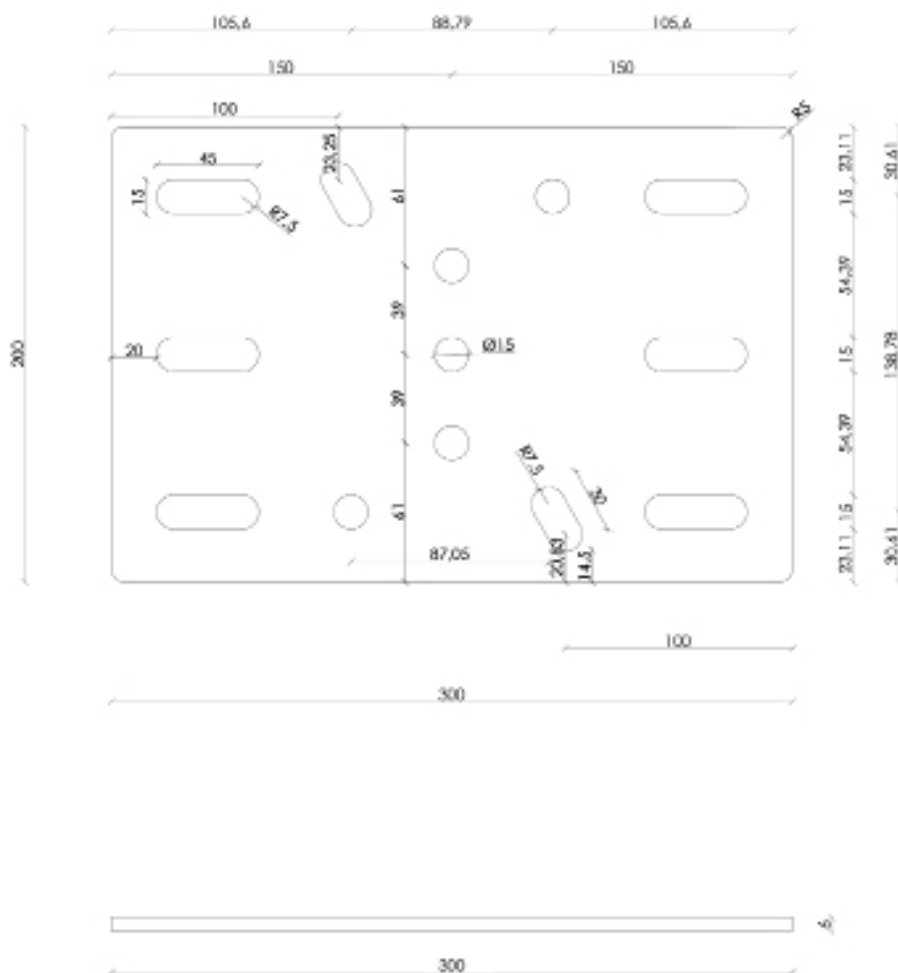

GUARD PLATES

ACCOMPANYING ACCESSORIES

TECHNICAL FILE
PLATE
300 x 200 mm

INSTALLATIONS:

- Detachable
- Permanent

MATERIAL

Stainless steel AISI 304

CODE	Kg
Hot dip galv. s235	
SD00963Z	2,585