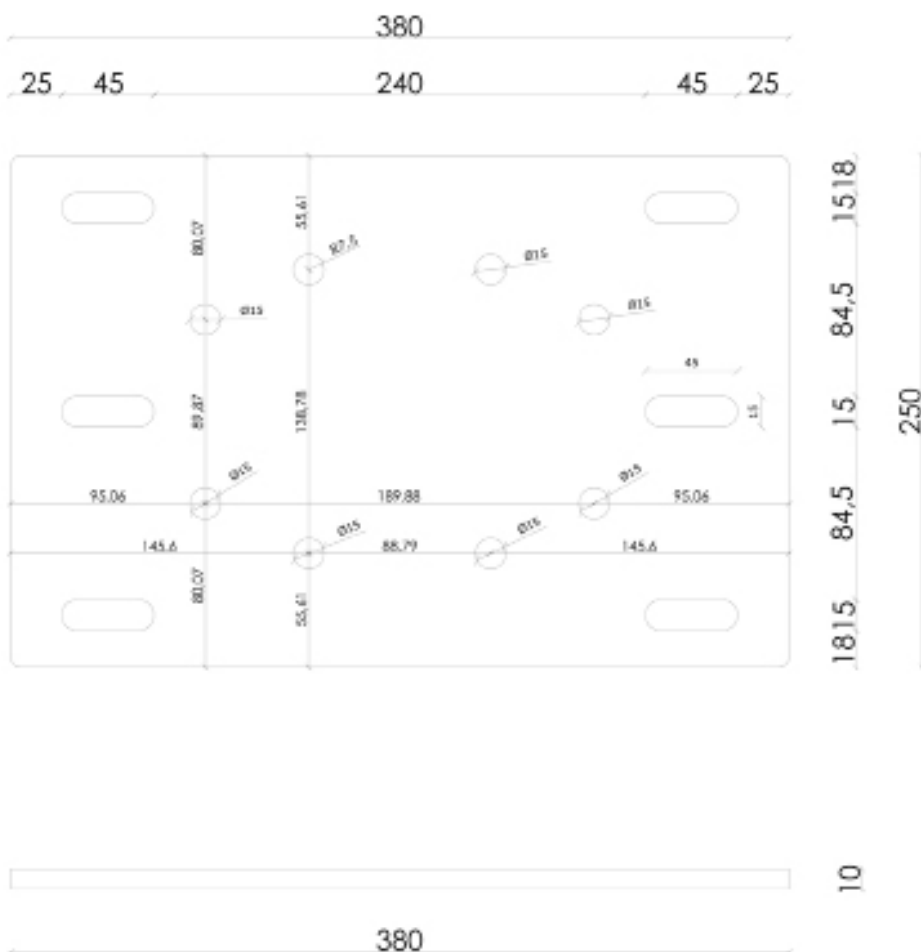

GUARD PLATES

ACCOMPANYING ACCESSORIES

TECHNICAL FILE
PLATE
380 x 250 mm

INSTALLATIONS:

- Detachable
- Permanent

MATERIAL

Hot dip galvanized s235

CODE	Kg
Hot dip galv. s235	
SL00965Z	7,076