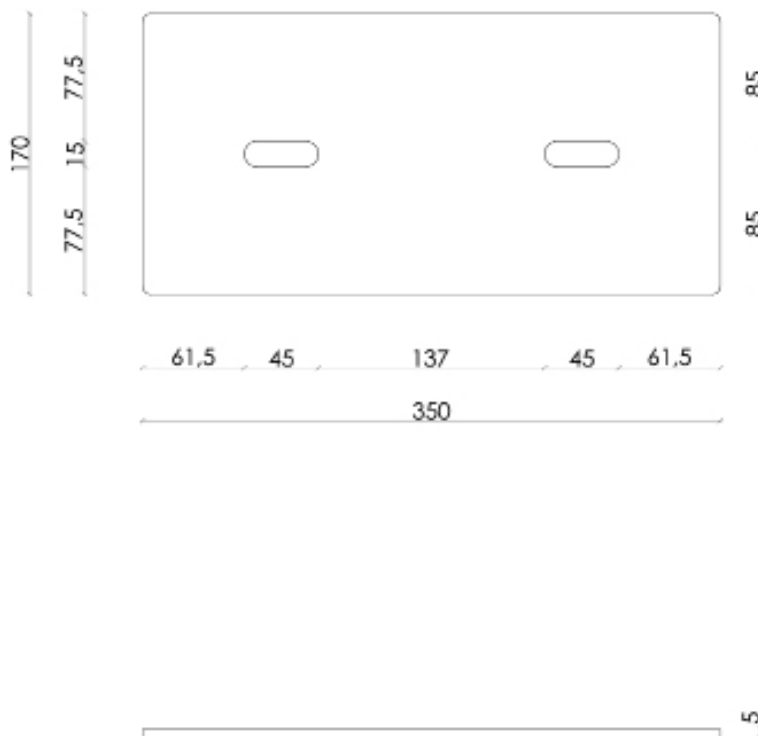

GUARD PLATES

ACCOMPANYING ACCESSORIES

TECHNICAL FILE

PLATE

350 x 170 mm

INSTALLATIONS:

- Detachable
- Permanent

MATERIAL

Hot dip galvanized s235

Sicur Delta Srl

Via Amerigo Vespucci, 16
56029 - Santa Croce sull'Arno (PI)
T 0571 33588 F 0571 367599
info@sicurdelta.it - www.sicurdelta.it

| CODE | Kg |
|--------------------|-----|
| Hot dip galv. s235 | |
| SL00958Z | 2,0 |