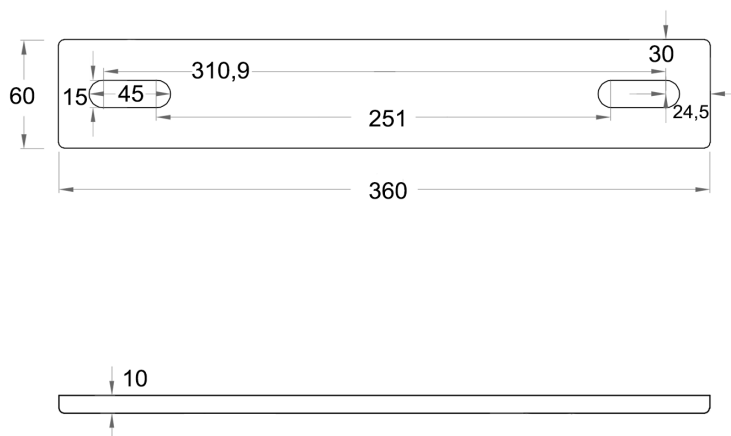

# GUARD PLATES

ACCOMPANYING ACCESSORIES

**TECHNICAL FILE**  
**PLATE**  
**360 x 60 mm**

**INSTALLATIONS:**

- Detachable
- Permanent

**MATERIAL**

Hot dip galvanized s235

**Sicur Delta Srl**

Via Amerigo Vespucci, 16  
 56029 - Santa Croce sull'Arno (PI)  
 T 0571 33588 F 0571 367599  
 info@sicurdelta.it - www.sicurdelta.it

CODE	Kg
Hot dip galv. s235	
SL00962Z	2,0