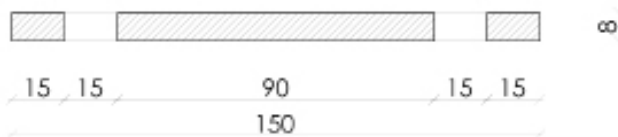

GUARD PLATES

ACCOMPANYING ACCESSORIES

TECHNICAL FILE
LINE VERTICAL PLATE

Plate to be assembled on VERTICAL plate for range configuration with flexible cable orthogonal to the fixing wall.

MATERIAL

Stainless steel AISI 316L